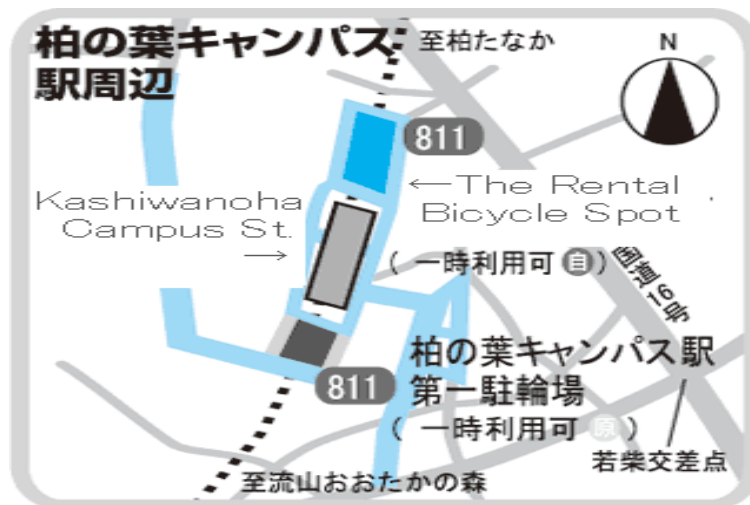

## Information about a Rental Bicycle

There is the Rental Bicycle Service spot next to Kashiwanoha Campus Station.

Please refer to the map under below:

Business hours: 6:00a.m.-10:00p.m.

Off-time: 29<sup>th</sup> DEC-3<sup>rd</sup> JAN

Available time to rent: monthly type A 6:00p.m.- 8:00a.m. next day

type B 8:00a.m.-6:00p.m.

daily 6:00a.m.-10:00p.m.

Rent fee: monthly ¥2,000 (adult), ¥1,000(high-school student or younger)

daily ¥200 (adult) , ¥100(high-school student or younger)