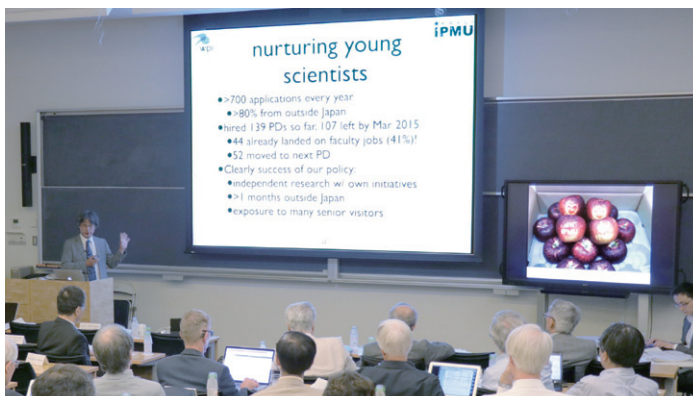

Hitoshi Murayama at Work

Director of Kavli IPMU
Hitoshi Murayama

July 15: Hitoshi Murayama explaining a "world map: where all our international researchers are from" to Ms. Yayoi Komatsu (Director-General, Research Promotion Bureau, Ministry of Education, Culture, Sports, Science and Technology).

August 20: Hitoshi Murayama and an invited speaker Young-Ke Kim during the Q&A session at the "Woman in Science" event (see p. 31).

August 22 : Director Murayama's presentation to the External Advisory Committee members (see p. 30).

September 28 : Hitoshi Murayama interviewed for a TV science program.

September 29: Explaining the Kavli IPMU overview report during the WPI site visit (see p. 30).